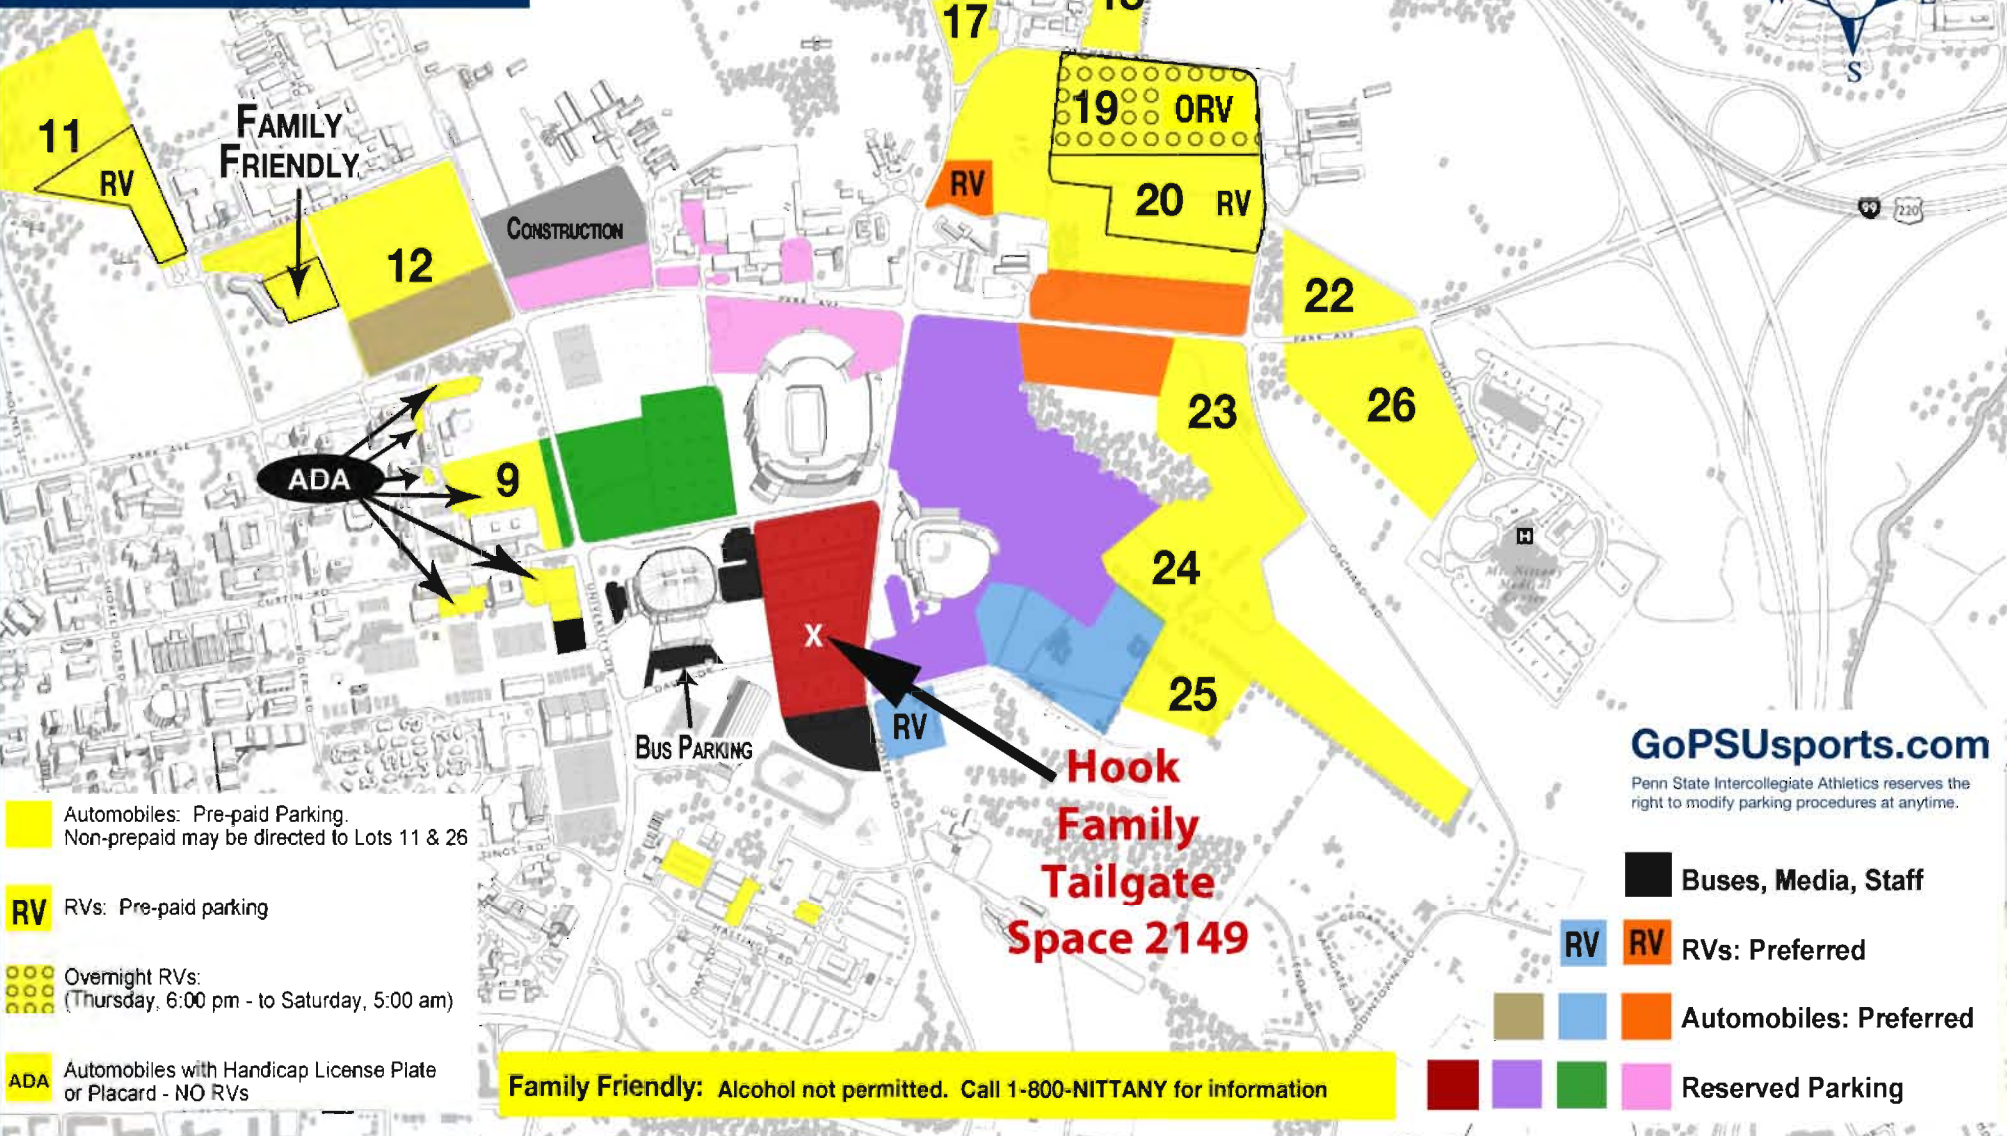

STADIUM PARKING MAP

- Automobiles: Pre-paid Parking. Non-prepaid may be directed to Lots 11 & 26
- RV RVs: Pre-paid parking
- Overnight RVs: (Thursday, 6:00 pm - to Saturday, 5:00 am)
- ADA Automobiles with Handicap License Plate or Placard - NO RVs

Family Friendly: Alcohol not permitted. Call 1-800-NITTANY for information

GoPSUsports.com
 Penn State Intercollegiate Athletics reserves the right to modify parking procedures at anytime.

- Buses, Media, Staff
- RVs: Preferred
- Automobiles: Preferred
- Reserved Parking

Hook Family Tailgate Space 2149